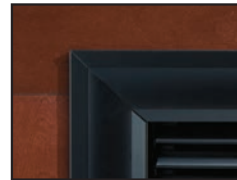

Extruded Aluminum Frames

Not available for Peninsula models.

*Matte Black
(Shown on Cherry Mantel)*