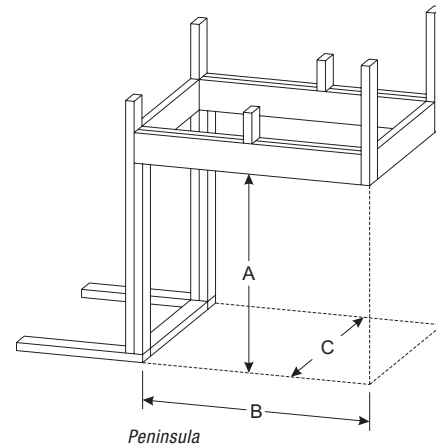

Minimum Framing Dimensions for Multisided Models *(in inches)*

Model	A	B	C
DVP36PP	41-1/2	39	23
DVP36SP	41-1/2	40	23

See owners manual for complete dimensions.