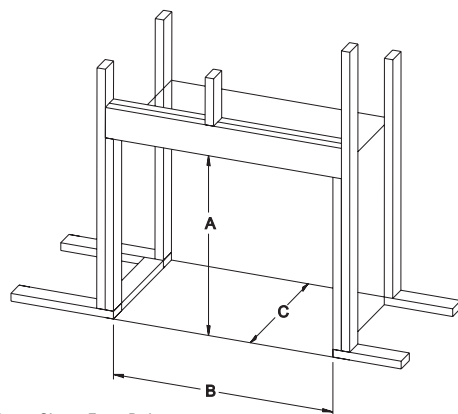

Minimum Framing Dimensions for Deluxe, Premium, & Luxury Models *(in inches)*

Model	A	B	C
DVD32FP	35-3/4	34-3/8	16-3/8
DVD36FP	35-3/4	37-3/8	16-3/8
DVD42FP	37-3/4	43-3/8	16-3/8
DVD48FP	37-3/4	49-3/8	16-3/8
DVP36FP	37-3/4	39-3/8	19-7/8
DVCD32FP	39	35-1/4	18
DVCD36FP	39	38-1/4	18
DVCD42FP	41	44-1/4	18
DVP42FP	37-3/4	43-3/8	19-7/8
DVP48FP	37-3/4	49-3/8	19-7/8
DVX36FP	40-7/8	39-3/8	19-7/8
DVX42FP	40-7/8	43-3/8	19-7/8

See owners manual for complete dimensions.

Deluxe, Clean-Face Deluxe, Premium, and Luxury