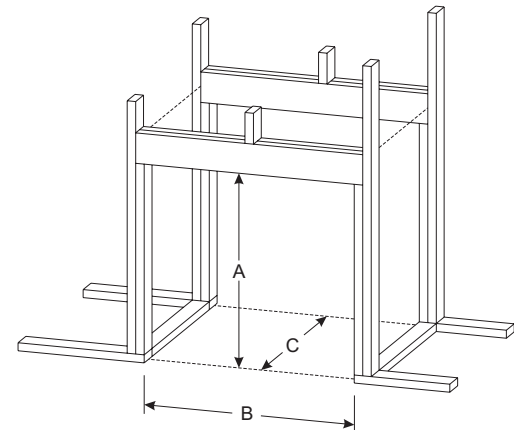

Peninsula

See-Through

Warranty for All Models

10-year limited warranty on combustion chamber; limited lifetime on glass.
All other parts carry a 3-year limited warranty.
All Remote Controls carry a 1-year limited warranty.

All direct-vent fireplaces manufactured after January 1, 2015, must be installed with a barrier screen to prevent accidental contact with hot glass. Depending on the fireplace model, the barrier screens are available separately or incorporated into decorative fronts. See owner's manual for details.

Refer to your Owner's Manual for complete installation and safety information.

Gas Inlet for All Models

Type of Gas	Natural or LP
Iron Pipe Size (N.P.T.)	1/2 inch

Empire is committed to continuous product improvement; specifications are subject to change without notice. Dimensions in this brochure are approximate; read and follow the framing dimensions in the owners manual supplied with your Empire product. Flame size, shape, and color will vary from photos.

Member of the following industry associations:

This appliance is design-certified to the ANSI standard by:

SINCE 1932

Empire Comfort Systems Inc.
918 Freeburg Ave.
Belleville, IL 62220-2623
info@empirecomfort.com

WMH-00641 4/01/18

The Empire Comfort Systems and White Mountain Hearth names and logos are registered U.S. trademarks.