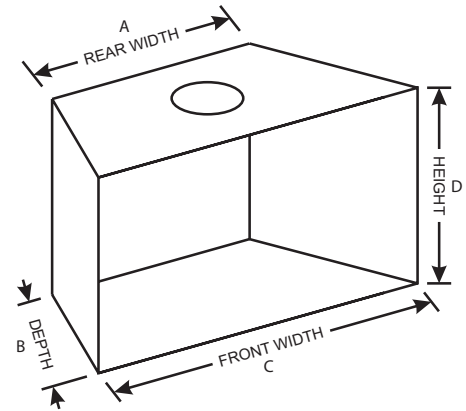

Pioneer Refractory Vented Log Set on 24-inch Elite Radiant Vented Burner

Kensington Forest Ceramic Fiber Vented Log Set on 24-inch Elite Radiant Vented Burner

Minimum Vented Fireplace Dimensions

Models: Manual Safety Pilot, Variable, and Millivolt

Minimum Vented Fireplace Dimensions for Elite Radiant Burners					
Burner Size	Log Set Size	Rear Width A	Depth B	Front Width C	Height D
2124	24	26	16	30	20
30	30	30	16	36	20

Models: Match Light

Minimum Vented Fireplace Dimensions for Elite Radiant Burners					
Burner Size	Log Set Size	Rear Width A	Depth B	Front Width C	Height D
2124	24	22	16	26	20
30	30	26	16	32	20