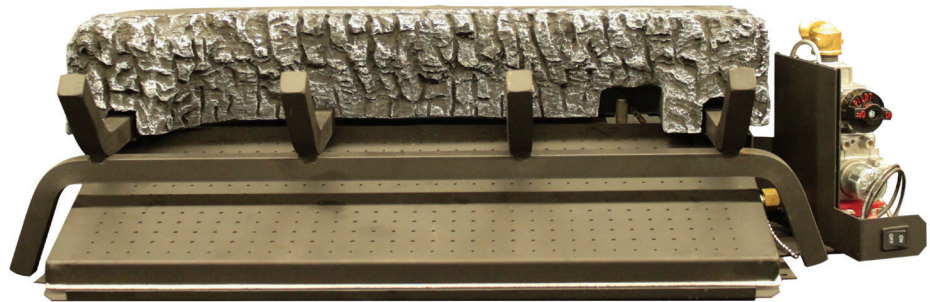

Elite Radiant Vented Burners Compatible Vented Log Sets

Elite Radiant Vented Burner with Kensington Forest
Ceramic Fiber Log Set

More Heat. More Flame.

The Elite Radiant Vented Burners deliver more heat to your room and more flames to your fireplace. With their unique construction and integrated radiant fiber heat sink, these burners produce dancing flames without using sand or vermiculite. Feel more heat radiate back into your room, all while using less fuel than a standard vented burner.

Features

- Uses less fuel than a standard vented burner
- Simple to use with multiple control options
- Produces flames without sand or vermiculite
- Available in Radco and UL certified models

Options & Accessories

- Two compatible log sets
- Natural Gas to Propane conversion kit
- Valve kits

Available Sizes

- 24-inch (55,000 BTU)
- 30-inch (65,000 BTU)

Control Options

- Match Light
- Manual Safety Pilot
- Millivolt
- Variable Remote

Elite Radiant Vented Burner with Millivolt Valve

Compatible Log Sets

An Elite Radiant Vented Burner is not complete without a hand-painted log set to accompany it. Two compatible log sets, the Pioneer Refractory Vented Log Set and the Kensington Forest Ceramic Fiber Vented Log Set, fit perfectly with the Elite Radiant Vented Burners. Both log sets combine large logs and smaller branches with intricate hand painted details. The Pioneer Refractory Vented Log Set uses reinforced refractory construction for maximum durability. The lightweight Kensington Forest Ceramic Fiber Log Set presents a stunning fire and glow.