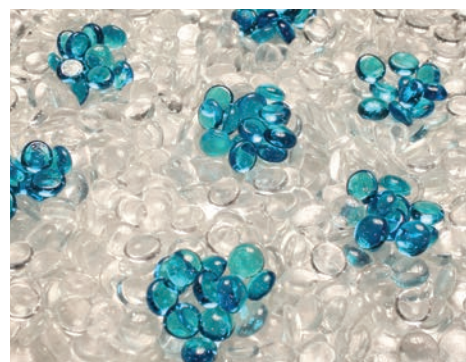

DECORATIVE MEDIA

{ CRUSHED GLASS | GLASS DROPLETS | GLASS DROPS | FIBER ROCKS }

Empire offers most decorative media in packages to cover one square foot.

This packaging allows you greater flexibility to create the look that's right for your décor. This also allows you to mix colors, add accent colors, and even create patterns.

01.

02.

{ 1-inch Drops }

03.

04.

05.

{ 1/2-inch Droplets }

06

07.

08.

{ Crushed Glass }

09.

10.

01. TOPAZ CLEAR DROPS
One-inch, translucent blue glass.

02. ONYX SOLID DROPS
One-inch, rich black reflective glass.

{ 1-inch Drops }

DECORATIVE MEDIA

Part No	Description	Approximate Wt. [lb.]	Approximate Coverage
DG1AB	Decorative Glass Droplets, 1/2-in – Aqua Blue	2.5 lb.	1 Sq Ft
DG1GC	Decorative Glass Droplets, 1/2-in – Glacier Ice	2.5 lb.	1 Sq Ft
DG1SL	Decorative Glass Droplets, 1/2-in – Sangria Luster	2.5 lb.	1 Sq Ft
DG1NXS	Decorative Glass Drops, 1-in – Onyx Solid	3.75 lb.	1 Sq Ft
DG1TZC	Decorative Glass Drops, 1-in – Topaz Clear	3.75 lb.	1 Sq Ft
DG1BKP	Decorative Glass, Crushed, Black Polished	2.5 lb.	1 Sq Ft
DG1BUC	Decorative Glass, Crushed, Blue Clear	2.5 lb.	1 Sq Ft
DG1CLF	Decorative Glass, Crushed, Clear Frost	2.5 lb.	1 Sq Ft
DG1BCR	Decorative Glass, Crushed, Copper Reflective	2.5 lb.	1 Sq Ft
DG1BZR	Decorative Glass, Crushed, Bronze Reflective	2.5 lb.	1 Sq Ft
DR1FMA	Decorative Rocks, Ceramic Fiber, Medium Assortment	2 lb.	1 Sq Ft
DRFPA	Decorative Rocks, Ceramic Fiber, Pebble Assortment	1 lb.	½ Sq Ft