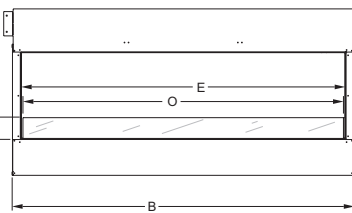

Single-Sided 60-inch Fireplace