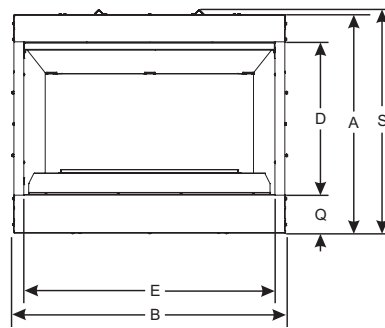

OUTDOOR FIREPLACE SPECIFICATIONS

Outdoor Fireplace includes two metal studs and noncombustible backer board. Additional materials may be required for installation.

Model	Framing Height			Framing Width			Framing Depth		
OP36FP	36			41			19 1/4		
OP42FP	36			45			19 1/4		

Model	A	B	C	D	E	G	K	L	M	Q	S	X	Y	Z
OP36FP	35 1/16	40	19	24 1/4	36	31 7/8	2 7/8	10 3/8	8 9/16	6 3/16	35 3/16	34 11/16	69 5/16	49 1/16
OP42FP	35 1/16	44	19	24 1/4	40	35 7/8	2 7/8	10 3/8	8 9/16	6 3/16	35 3/16	36 3/4	73 5/16	51 15/16

Empire is committed to continuous product improvement; specifications are subject to change without notice. Dimensions in this brochure are approximate; read and follow the framing dimensions in the owners manual supplied with your Empire product. Flame size, shape, and color will vary from photos. Refer to your manual for complete installation and safety information.