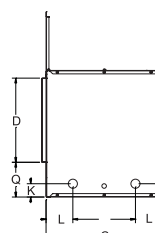

Model	A	B	C	D	E	F	G	H	I	J	K	L	M	N	O	P	Q
OLL48FP	24 5/16	51 3/4	19 1/16	16 3/16	48	19	51 3/4	6 1/2	N/A	N/A	2 9/16	5 3/16	13 21/32	3 1/2	47 3/8	N/A	6 11/16
OLL48SP	24 5/16	51 3/4	22 5/16	16 3/16	48	22 9/32	51 3/4	6 1/2	N/A	N/A	2 9/16	5 3/16	N/A	3 1/2	47 3/8	N/A	6 11/16
OLL60FP	24 1/2	63 3/4	19 1/8	16 3/16	60	19	60	6 1/2	N/A	N/A	2 9/16	5 3/16	13 21/32	3 1/2	59 3/8	N/A	6 11/16
OLL60SP	24 1/2	63 3/4	22 1/2	16 3/16	60	23 7/8	60	6 1/2	N/A	N/A	2 9/16	5 3/16	N/A	3 1/2	59 3/8	N/A	6 11/16

Single-Sided 48-inch Fireplace

Single-Sided 60-inch Fireplace

See-Through 48-inch Fireplace

See-Through 60-inch Fireplace

Empire is committed to continuous product improvement; specifications are subject to change without notice. Dimensions in this brochure are approximate; read and follow the framing dimensions in the owners manual supplied with your Empire product. Flame size, shape, and color will vary from photos. Refer to your manual for complete installation and safety information.