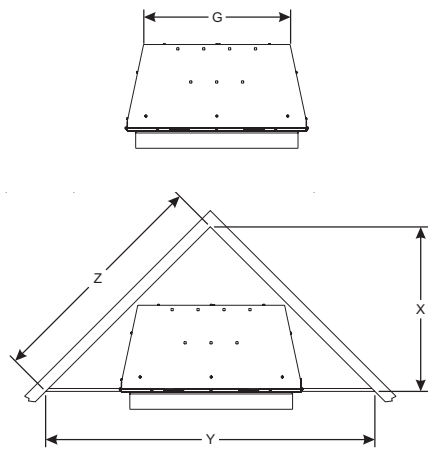

OUTDOOR FIREPLACE SPECIFICATIONS

Outdoor Fireplace includes two metal studs and noncombustible backer board. Additional materials may be required for installation.

Model	Framing Height			Framing Width			Framing Depth		
OP36FP	36			41			19 1/4		
OP42FP	36			45			19 1/4		

Model	A	B	C	D	E	G	K	L	M	Q	S	X	Y	Z
OP36FP	35 1/16	40	19	24 1/4	36	31 7/8	2 7/8	10 3/8	8 9/16	6 3/16	35 3/16	34 11/16	69 5/16	49 1/16
OP42FP	35 1/16	44	19	24 1/4	40	35 7/8	2 7/8	10 3/8	8 9/16	6 3/16	35 3/16	36 3/4	73 5/16	51 15/16

Empire is committed to continuous product improvement; specifications are subject to change without notice. Dimensions in this brochure are approximate; read and follow the framing dimensions in the owners manual supplied with your Empire product. Flame size, shape, and color will vary from photos. Refer to your manual for complete installation and safety information.