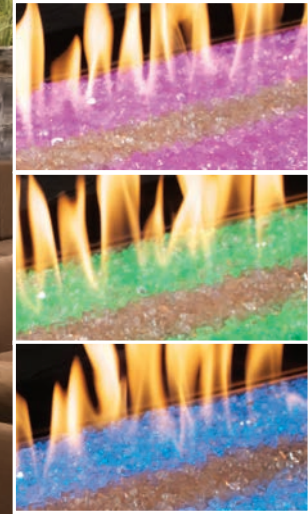

Multi-color LED Lighting System

OUTDOOR LINEAR FIREPLACE SPECIFICATIONS

Outdoor Linear Fireplace includes two metal studs and noncombustible backer board. Additional materials may be required for installation.

Model	Framing Height	Framing Width	Framing Depth
OLL48FP	40 13/16	52	19 1/16
OLL48SP	40 13/16	52	22 5/16
OLL60FP	31	64	19 1/8
OLL60SP	31	64	22 1/2

Model	A	B	C	D	E	F	G	H	I	J	K	L	M	N	O	P	Q
OLL48FP	24 5/16	51 3/4	19 1/16	16 3/16	48	19	51 3/4	6 1/2	N/A	N/A	2 9/16	5 3/16	13 21/32	3 1/2	47 3/8	N/A	6 11/16
OLL48SP	24 5/16	51 3/4	22 5/16	16 3/16	48	22 9/32	51 3/4	6 1/2	N/A	N/A	2 9/16	5 3/16	N/A	3 1/2	47 3/8	N/A	6 11/16
OLL60FP	24 1/2	63 3/4	19 1/8	16 3/16	60	19	60	6 1/2	N/A	N/A	2 9/16	5 3/16	13 21/32	3 1/2	59 3/8	N/A	6 11/16
OLL60SP	24 1/2	63 3/4	22 1/2	16 3/16	60	23 7/8	60	6 1/2	N/A	N/A	2 9/16	5 3/16	N/A	3 1/2	59 3/8	N/A	6 11/16