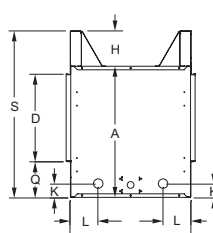

Model	A	B	C	D	E	F	G	H	I	J	K	L	M	N	O	P	Q
OLL48FP	24 5/16	51 3/4	19 1/16	16 3/16	48	19	51 3/4	6 1/2	N/A	N/A	2 9/16	5 3/16	13 21/32	3 1/2	47 3/8	N/A	6 11/16
OLL48SP	24 5/16	51 3/4	22 5/16	16 3/16	48	22 9/32	51 3/4	6 1/2	N/A	N/A	2 9/16	5 3/16	N/A	3 1/2	47 3/8	N/A	6 11/16
OLL60FP	24 1/2	63 3/4	19 1/8	16 3/16	60	19	60	6 1/2	N/A	N/A	2 9/16	5 3/16	13 21/32	3 1/2	59 3/8	N/A	6 11/16
OLL60SP	24 1/2	63 3/4	22 1/2	16 3/16	60	23 7/8	60	6 1/2	N/A	N/A	2 9/16	5 3/16	N/A	3 1/2	59 3/8	N/A	6 11/16

Single-Sided 48-inch Fireplace

Single-Sided 60-inch Fireplace

See-Through 48-inch Fireplace

See-Through 60-inch Fireplace

Empire is committed to continuous product improvement; specifications are subject to change without notice. Dimensions in this brochure are approximate; read and follow the framing dimensions in the owners manual supplied with your Empire product. Flame size, shape, and color will vary from photos. Refer to your manual for complete installation and safety information.