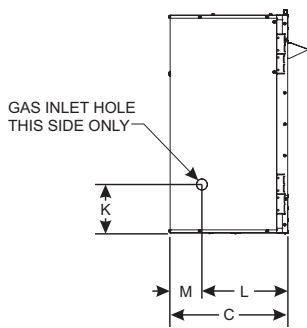

OUTDOOR FIREPLACE SPECIFICATIONS

Outdoor Fireplace includes two metal studs and noncombustible backer board. Additional materials may be required for installation.

Model	Framing Height			Framing Width			Framing Depth		
OP36FP	36			41			19 1/4		
OP42FP	36			45			19 1/4		

Model	A	B	C	D	E	G	K	L	M	Q	S	X	Y	Z
OP36FP	35 1/16	40	19	24 1/4	36	31 7/8	2 7/8	10 3/8	8 9/16	6 3/16	35 3/16	34 11/16	69 5/16	49 1/16
OP42FP	35 1/16	44	19	24 1/4	40	35 7/8	2 7/8	10 3/8	8 9/16	6 3/16	35 3/16	36 3/4	73 5/16	51 15/16

Empire is committed to continuous product improvement; specifications are subject to change without notice. Dimensions in this brochure are approximate; read and follow the framing dimensions in the owners manual supplied with your Empire product. Flame size, shape, and color will vary from photos. Refer to your manual for complete installation and safety information.