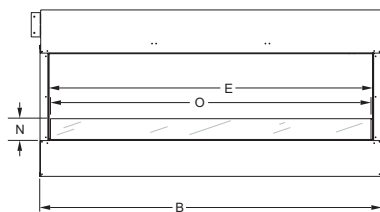

Model	A	B	C	D	E	F	G	H	I	J	K	L	M	N	O	P	Q
OLL48FP	24 5/16	51 3/4	19 1/16	16 3/16	48	19	51 3/4	6 1/2	N/A	N/A	2 9/16	5 3/16	13 21/32	3 1/2	47 3/8	N/A	6 11/16
OLL48SP	24 5/16	51 3/4	22 5/16	16 3/16	48	22 9/32	51 3/4	6 1/2	N/A	N/A	2 9/16	5 3/16	N/A	3 1/2	47 3/8	N/A	6 11/16
OLL60FP	24 1/2	63 3/4	19 1/8	16 3/16	60	19	60	6 1/2	N/A	N/A	2 9/16	5 3/16	13 21/32	3 1/2	59 3/8	N/A	6 11/16
OLL60SP	24 1/2	63 3/4	22 1/2	16 3/16	60	23 7/8	60	6 1/2	N/A	N/A	2 9/16	5 3/16	N/A	3 1/2	59 3/8	N/A	6 11/16

Single-Sided 48-inch Fireplace

Single-Sided 60-inch Fireplace

See-Through 48-inch Fireplace

See-Through 60-inch Fireplace

Empire is committed to continuous product improvement; specifications are subject to change without notice. Dimensions in this brochure are approximate; read and follow the framing dimensions in the owners manual supplied with your Empire product. Flame size, shape, and color will vary from photos. Refer to your manual for complete installation and safety information.