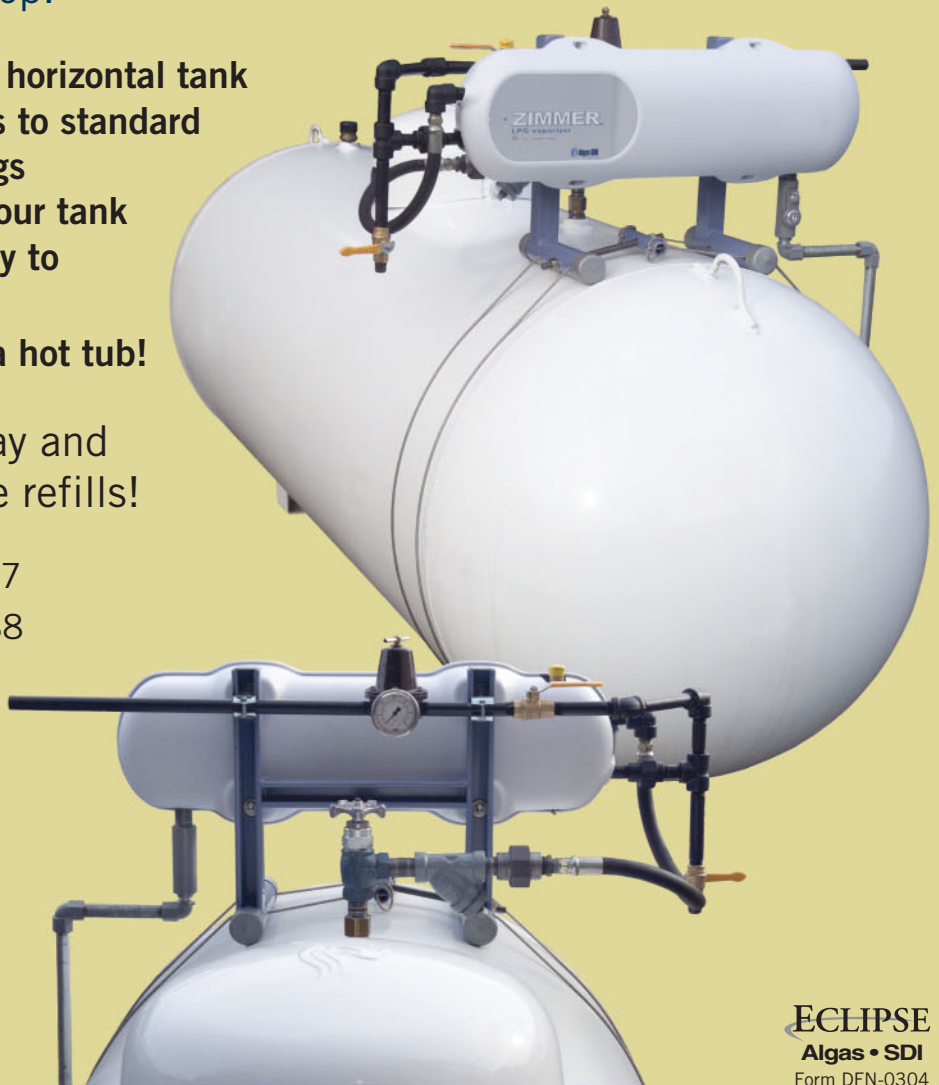

No room for that big tank? -20 Degrees & snow on the ground?

No problem! **ZIMMER** vaporizers allow full use of the propane prior to refills. Now mount your pre-piped **ZIMMER** vaporizer to your tank in minutes. Algas-SDI's new tank mount kit allows you to complete the piping assembly in the comfort of your shop.

NEW!

- Mounts directly to any horizontal tank
- Liquid piping connects to standard 3/4" Check Lock fittings
- No need to evacuate your tank
- Piping attaches directly to mounting bracket
- Easier than installing a hot tub!

Install a ZIMMER today and start making profitable refills!

Bracket Kit – P/N 80887

Piping Kit – P/N 80888